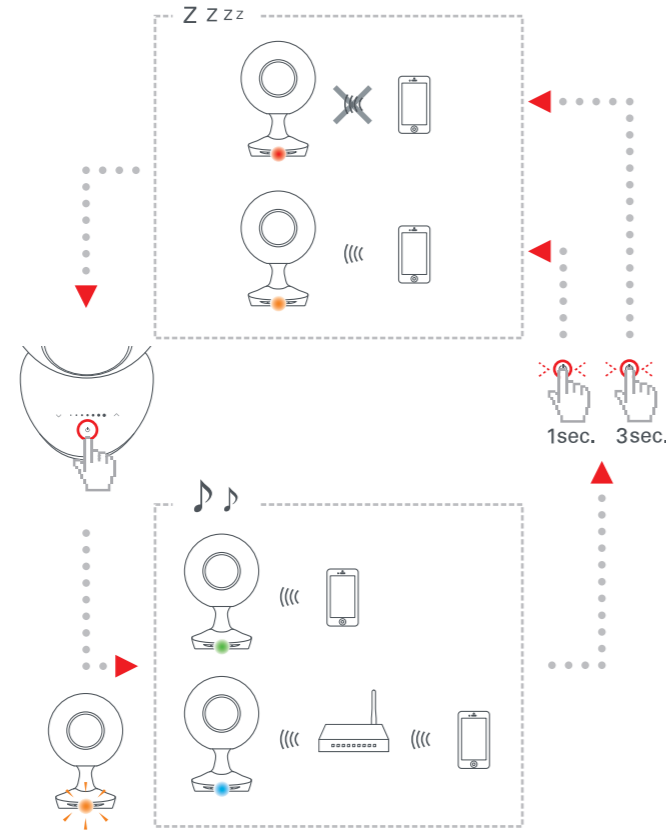

## Power

## Source switching

**for iOS (AirPlay)**

**without router**

Settings → Wi-Fi → ECLIPSE TD-M1\*\*\*\*\*

**with router**

Settings → Wi-Fi → ECLIPSE TD-M1\*\*\*\*\*

Device Details → Network Settings → Your Wi-Fi Router