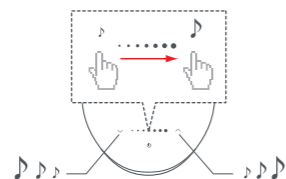

Instruction manual

詳細な取扱説明書は、下記URLよりダウンロードいただけます。

You can download the detailed instruction manual by clicking the following URL.

Vous pouvez télécharger des instructions détaillées (Mode d'emploi) à l'URL suivante.

日本語ウェブサイト:
<http://www.eclipse-td.com> →
「サポート」→「カタログ・取説のダウンロード」

Global Website:
<http://www.eclipse-td.net> →
“Support” → “Download”

Power

Volume

AirPlay and iPod are trademarks of Apple Inc., registered in the U.S. and other countries. Wi-Fi® is a registered trademark of Wi-Fi Alliance.

Android, Google Play, the Google Play logo are trademarks or registered trademarks of Google Inc.

090002-3625A700

Preparing

Connecting

Source switching